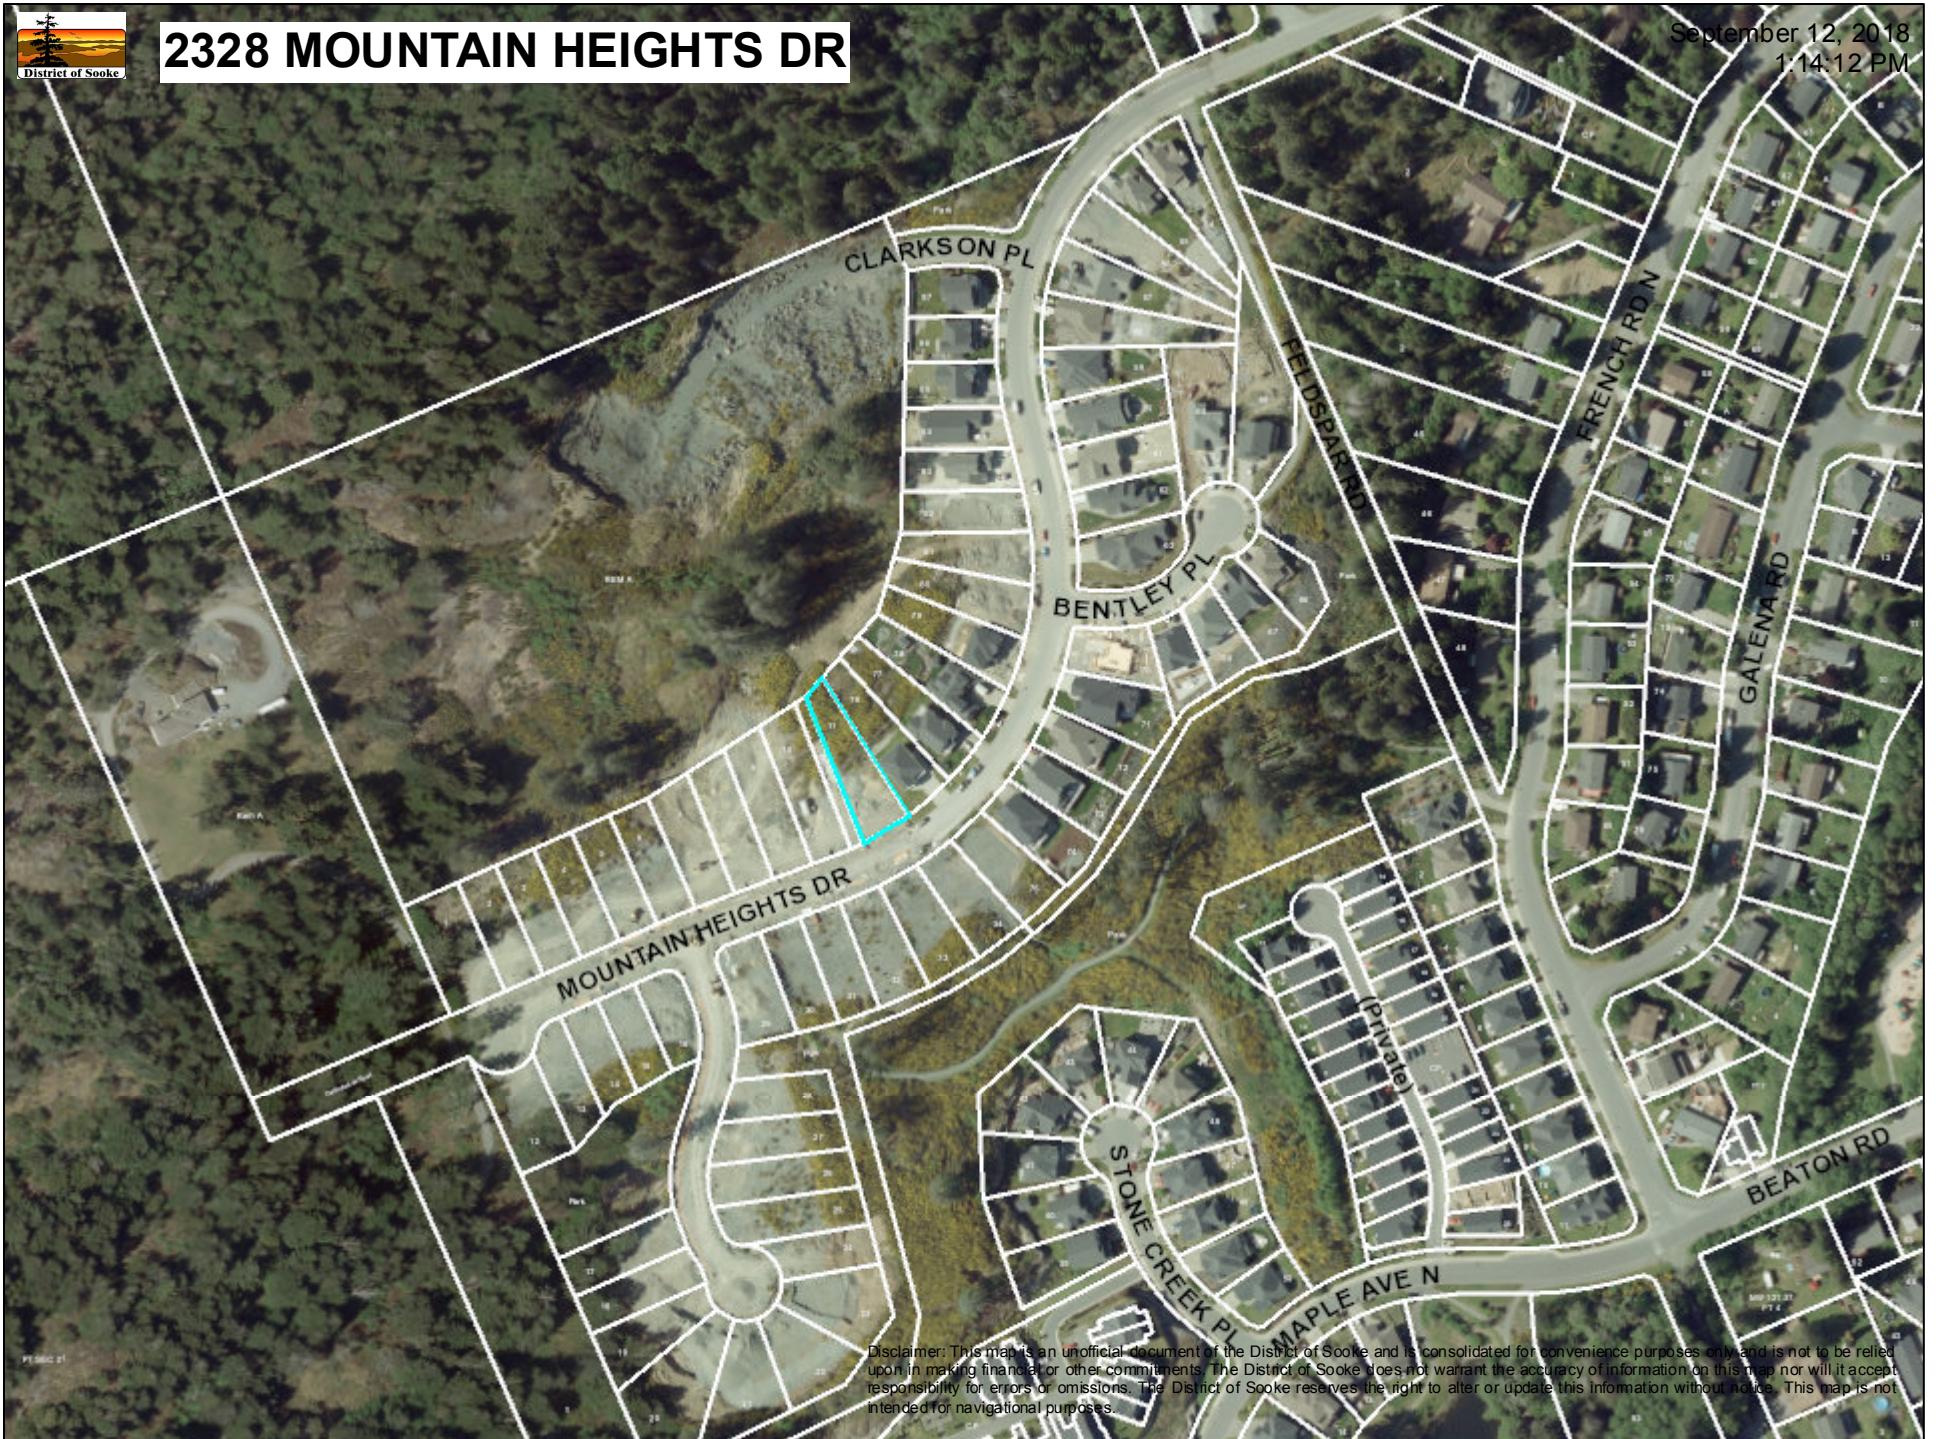

2328 MOUNTAIN HEIGHTS DR

September 12, 2018
1:14:12 PM

Disclaimer: This map is an unofficial document of the District of Soke and is consolidated for convenience purposes only and is not to be relied upon in making financial or other commitments. The District of Soke does not warrant the accuracy of information on this map nor will it accept responsibility for errors or omissions. The District of Soke reserves the right to alter or update this information without notice. This map is not intended for navigational purposes.

2328 MOUNTAIN HEIGHTS DR-Local Parks and Trails

October 16, 2018
8:20:55 AM

Disclaimer: This map is an unofficial document of the District of Soke and is consolidated for convenience purposes only and is not to be relied upon in making financial or other commitments. The District of Soke does not warrant the accuracy of information on this map nor will it accept responsibility for errors or omissions. The District of Soke reserves the right to alter or update this information without notice. This map is not intended for navigational purposes.