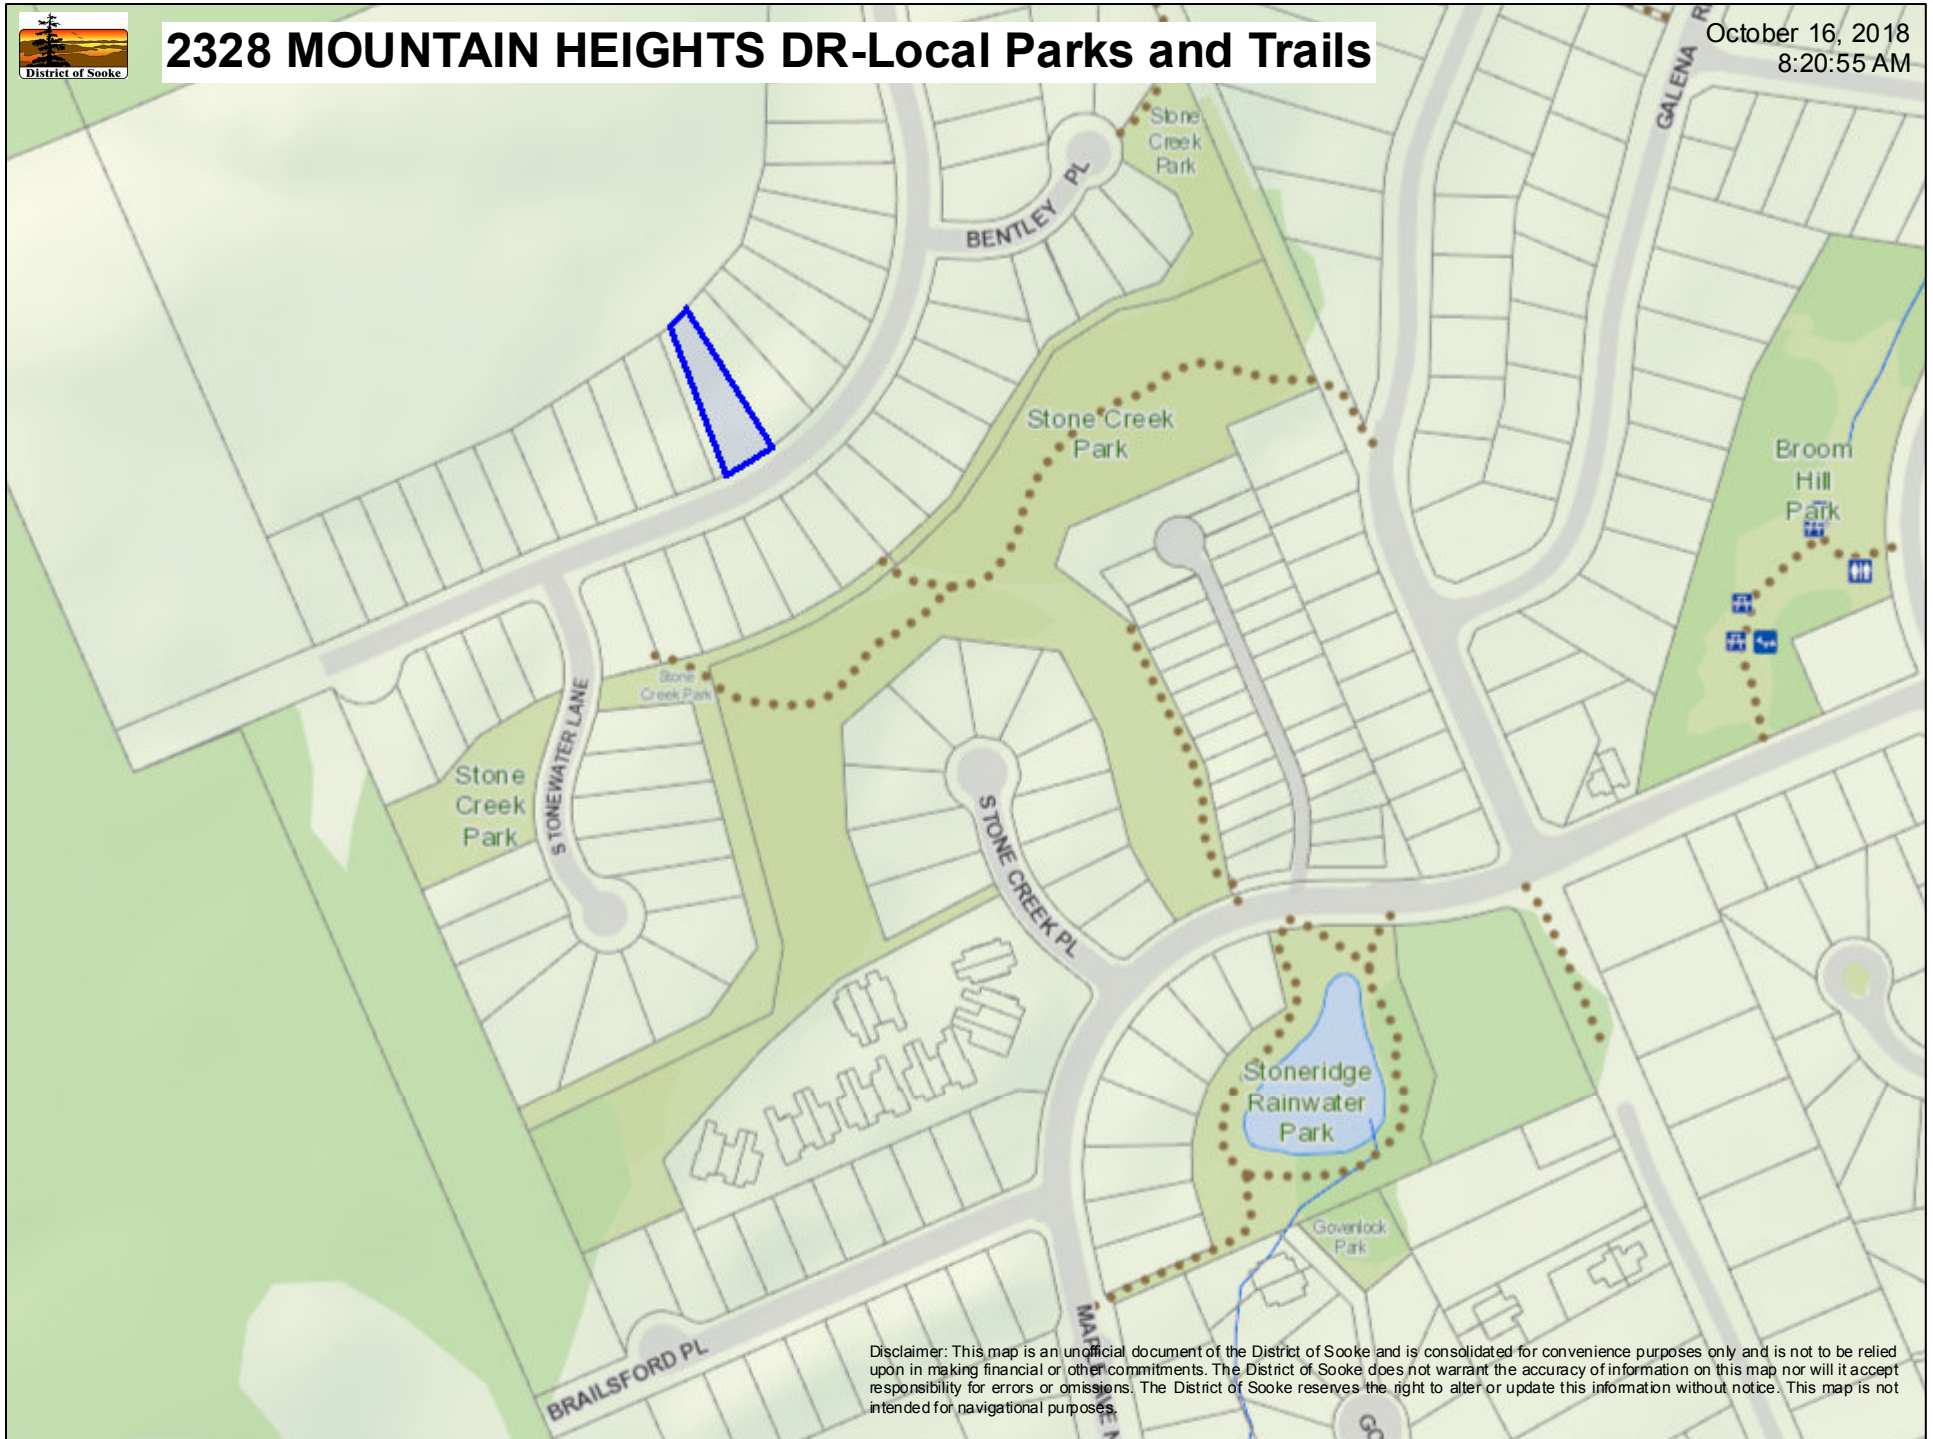

2328 MOUNTAIN HEIGHTS DR

September 12, 2018
1:14:12 PM

Disclaimer: This map is an unofficial document of the District of Soke and is consolidated for convenience purposes only and is not to be relied upon in making financial or other commitments. The District of Soke does not warrant the accuracy of information on this map nor will it accept responsibility for errors or omissions. The District of Soke reserves the right to alter or update this information without notice. This map is not intended for navigational purposes.

2328 MOUNTAIN HEIGHTS DR-Local Parks and Trails

October 16, 2018
8:20:55 AM

Disclaimer: This map is an unofficial document of the District of Soke and is consolidated for convenience purposes only and is not to be relied upon in making financial or other commitments. The District of Soke does not warrant the accuracy of information on this map nor will it accept responsibility for errors or omissions. The District of Soke reserves the right to alter or update this information without notice. This map is not intended for navigational purposes.