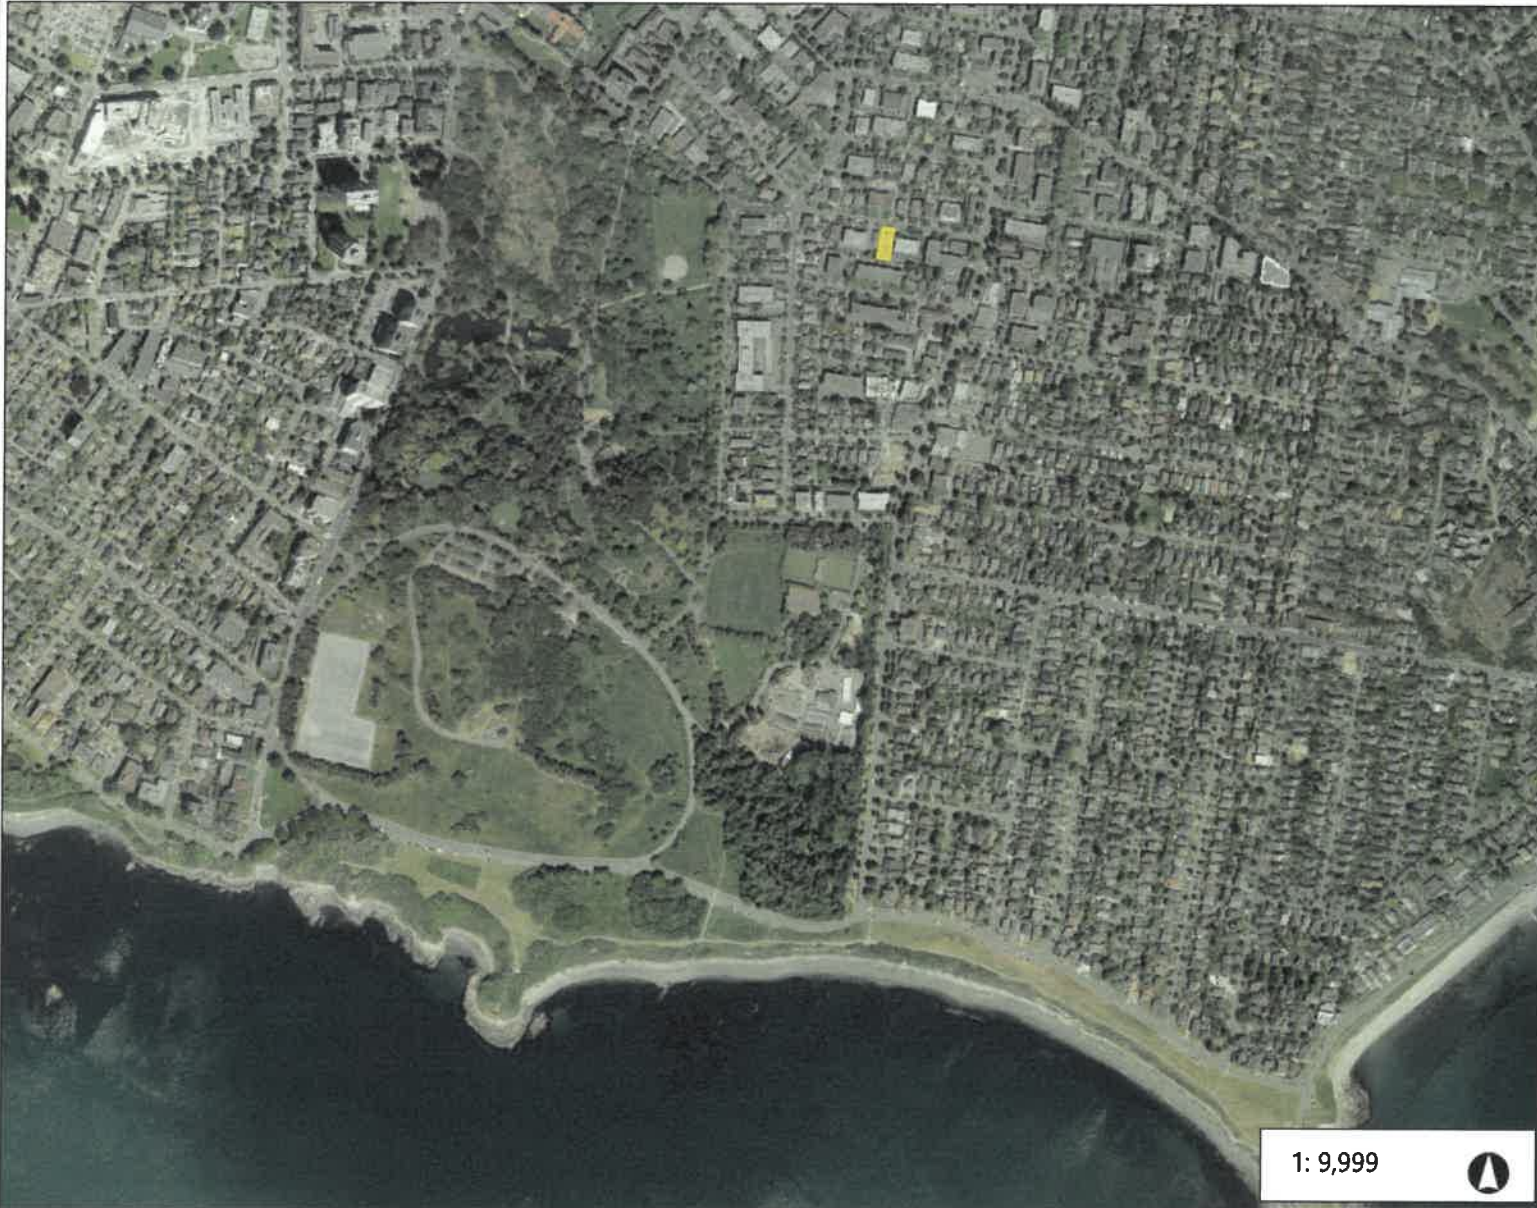

3-1041 SOUTHGATE STREET

Legend

1: 1,999

NAD_1983_UTM_Zone_10N
© Capital Regional District

Important: This map is for general information purposes only. The Capital Regional District (CRD) makes no representations or warranties regarding the accuracy or completeness of this map or the suitability of the map for any purpose. This map is not for navigation. The CRD will not be liable for any damage, loss or injury resulting from the use of the map or information on the map and the map may be changed by the CRD at any time.

Notes

Legend

1: 9,999

0.5 0 0.25 0.5 Kilometres

NAD_1983_UTM_Zone_10N
© Capital Regional District

Important: This map is for general information purposes only. The Capital Regional District (CRD) makes no representations or warranties regarding the accuracy or completeness of this map or the suitability of the map for any purpose. This map is not for navigation. The CRD will not be liable for any damage, loss or injury resulting from the use of the map or information on the map and the map may be changed by the CRD at any time.