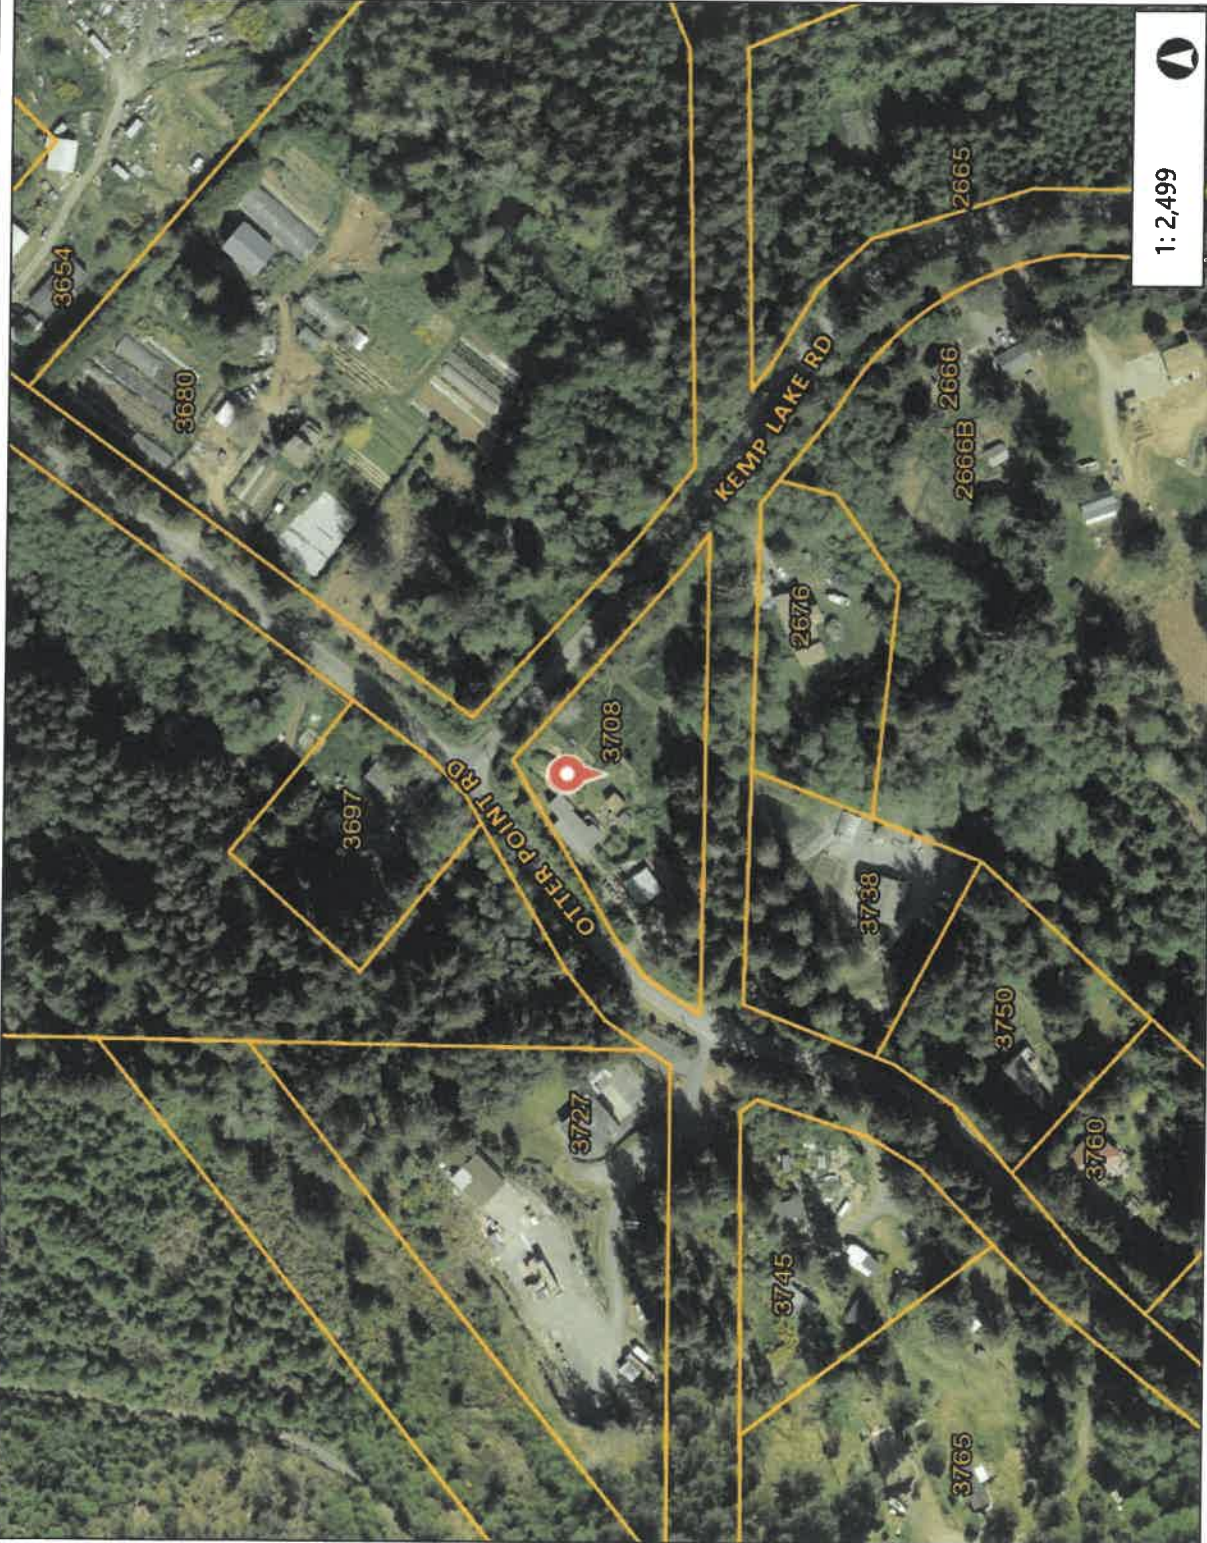

# 3708 OTTER POINT ROAD

Legend

Notes

1: 2,499

Important: This map is for general information purposes only. The Capital Regional District (CRD) makes no representations or warranties regarding the accuracy or completeness of this map or the suitability of the map for any purpose. This map is not for navigation. The CRD will not be liable for any damage, loss or injury resulting from the use of the map or information on the map and the map may be changed by the CRD at any time.

0.1 Kilometres

# 3708 OTTER POINT ROAD

0.4 0 0.19 0.4 Kilometres

NAD\_1983\_UTM\_Zone\_10N  
© Capital Regional District

1:7,499

Important: This map is for general information purposes only. The Capital Regional District (CRD) makes no representations or warranties regarding the accuracy or completeness of this map or the suitability of the map for any purpose. This map is not for navigation. The CRD will not be liable for any damage, loss or injury resulting from the use of the map or information on the map and the map may be changed by the CRD at any time.

## Legend

- Regional District Boundary
- Electoral Area Boundary 1-7.5I
- Municipal Boundary 1-7.5K
- International Boundary
- Community Labels
- Geographic Labels
- Coastal Water Labels
- Civic Sites
- Airport
- Paramedic
- Recreation Center
- Office
- Library
- Museum
- Firehall
- Hospital
- Police
- School
- Golf
- Ferry
- Station
- Road Labels 5k-10k
- E & N Railway
- Highway 5K-50K
- Major Roads 5K-50K
- Roads 5K-50K